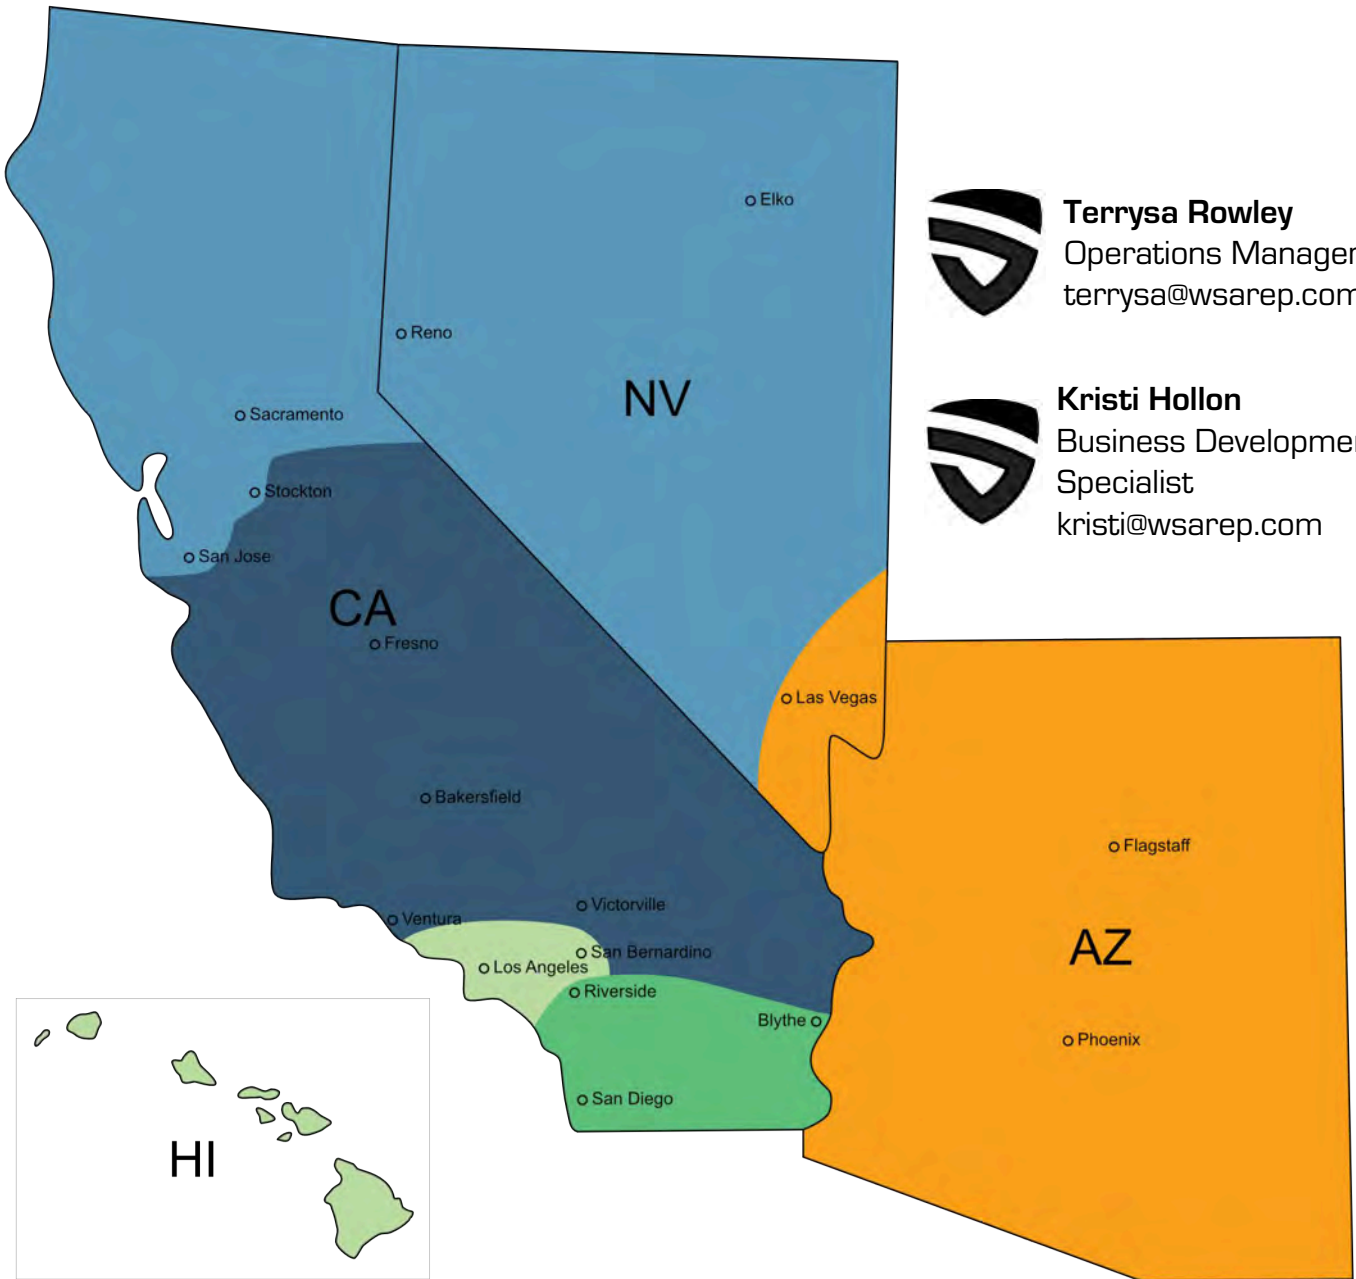

WSA

WESTERN SAFETY ASSOCIATES

2025 Territory Map

Chris Duran
818-383-3050
chris@wsarep.com

Jeff Himes
562-279-5415
jeff@wsarep.com

Troy Smith
916-581-3007
troy@wsarep.com

Patrick Campbell
661-889-6511
patrick@wsarep.com

Kyler Bentsen
602-733-9202
kyler@wsarep.com

Terrysa Rowley
Operations Manager
terrissa@wsarep.com

Kristi Hollon
Business Development
Specialist
kristi@wsarep.com