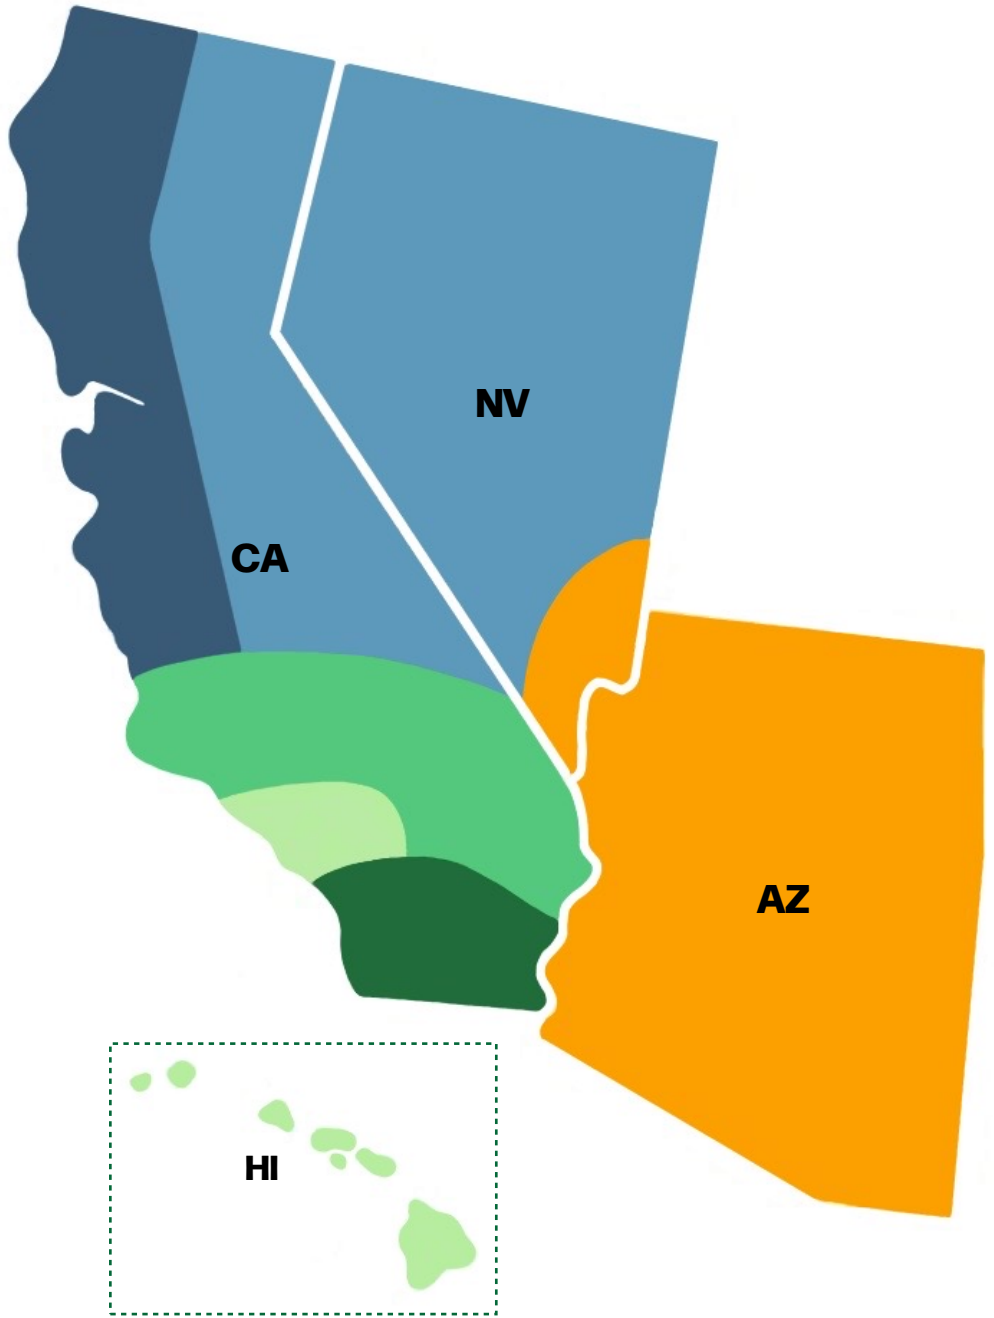

WSA

WESTERN SAFETY ASSOCIATES

2024 Territory Map

Chris Duran

818-383-3050

chris@wsarep.com

Jeff Himes

562-279-5415

jeff@wsarep.com

Bradley Baxter

858-776-4978

bradley@wsarep.com

Open Territory

951-371-8685

sales@wsarep.com

Troy Smith

916-581-3007

troy@wsarep.com

Scott Bendawald

208-880-7986

scott@wsarep.com

Terrysa Rowley

Operations Manager

terrysa@wsarep.com

Kristi Hollon

Business Development Specialist

kristi@wsarep.com

Western Safety Associates Mailing: 160 W. Foothill Pkwy, STE. 105-188, Corona, CA 92882

Office: 951-371-8685 Inquiries: sales@wsarep.com