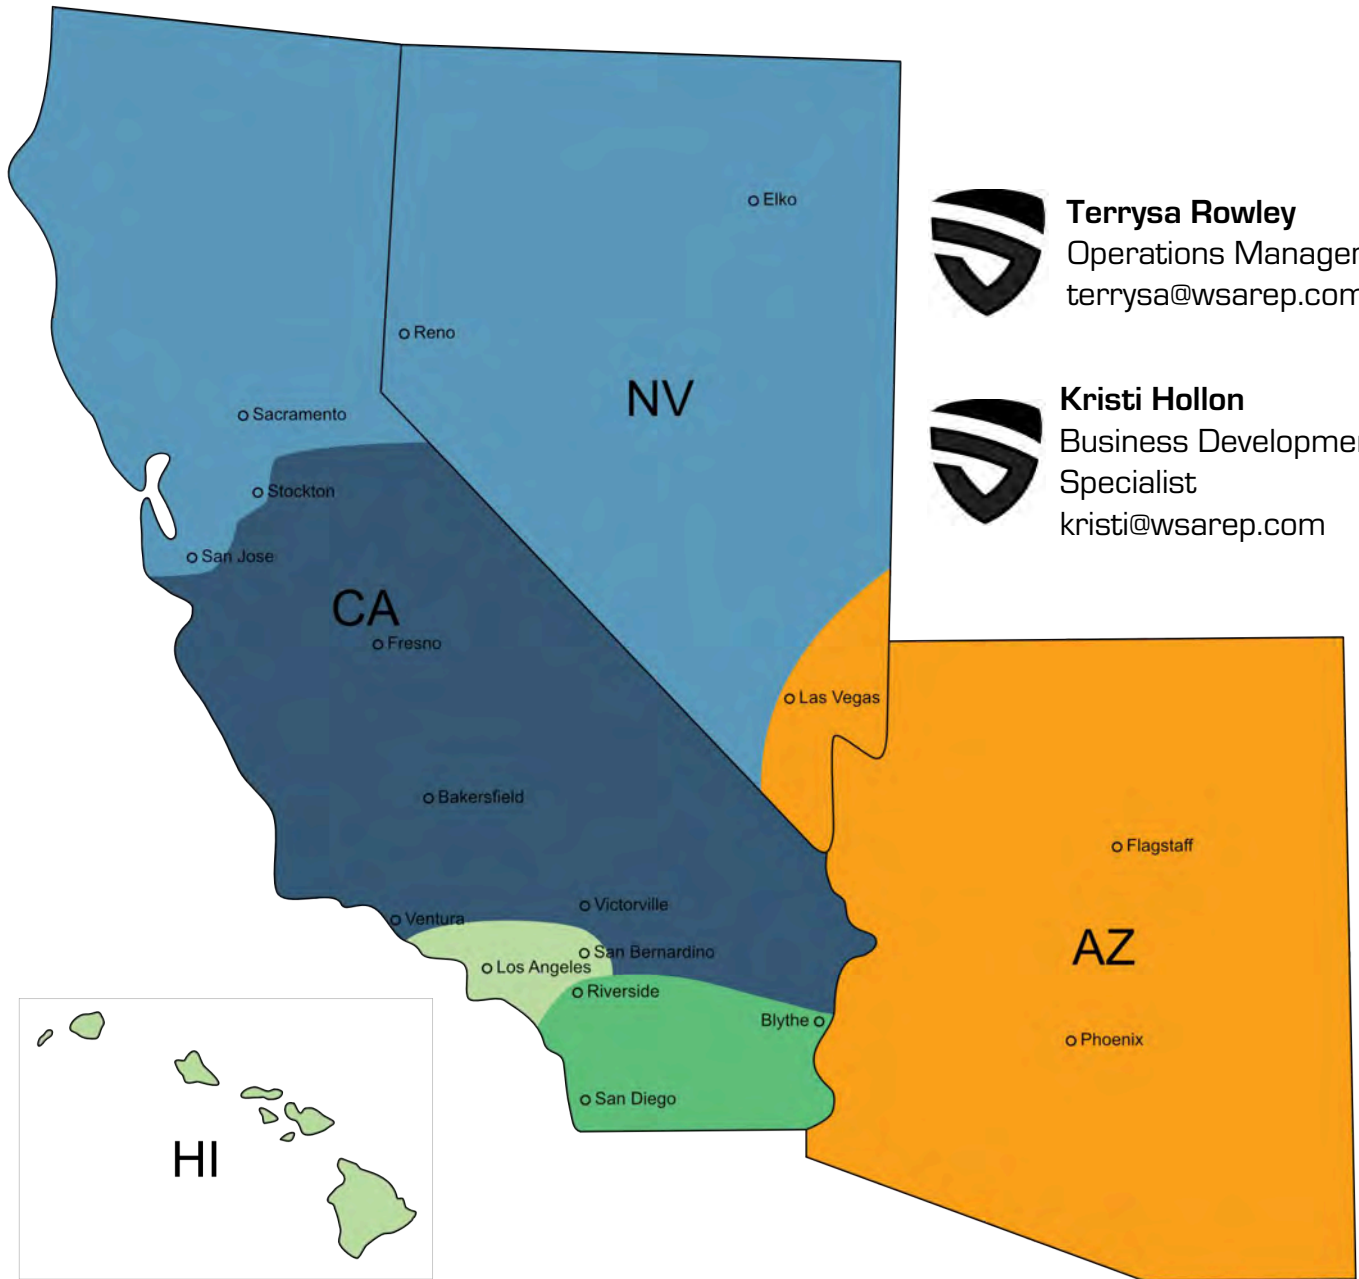

WSA

WESTERN SAFETY ASSOCIATES

2025 Territory Map

Chris Duran
818-383-3050
chris@wsarep.com

Jeff Himes
562-279-5415
jeff@wsarep.com

Troy Smith
916-581-3007
troy@wsarep.com

Open Territory
951-371-8685
sales@wsarep.com

Kyler Bentsen
602-733-9202
kyler@wsarep.com

Terrysa Rowley
Operations Manager
terrysa@wsarep.com

Kristi Hollon
Business Development
Specialist
kristi@wsarep.com